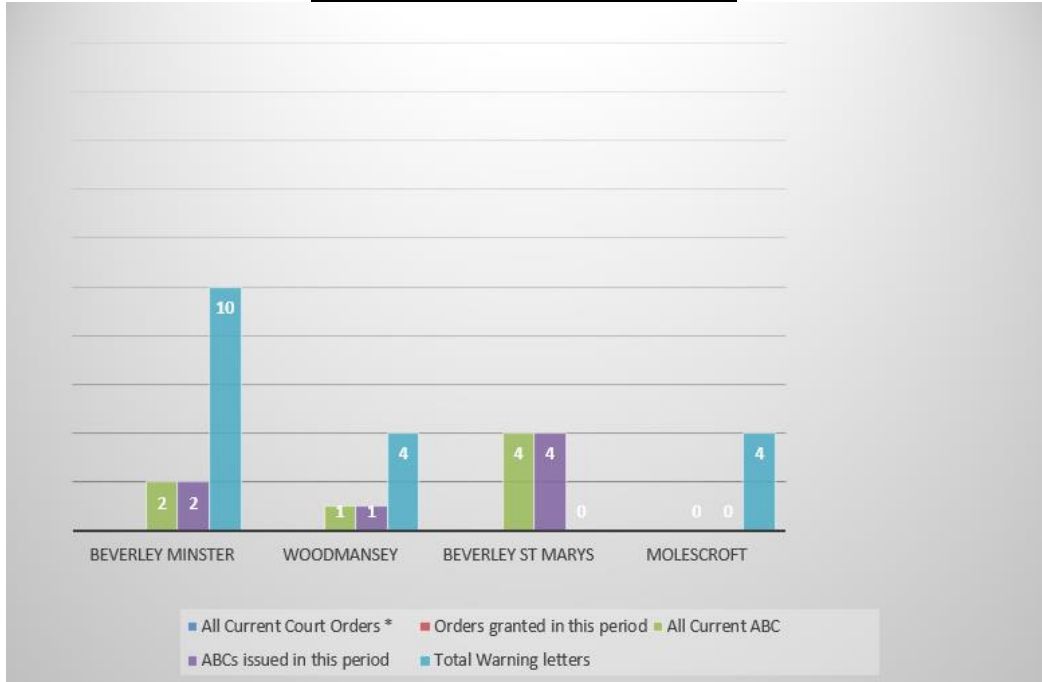

Minster and Woodmansey and St Marys

Six month data represents 1 October 2023 to 31 March 2024

Breakdown by Parish and Town Council area

Interventions to Tackle ASB

*Court Orders include ASBOs, Criminal Behaviour Orders and Civil Injunctions

Calls for Service to the ASB Team

Minster and Woodmansey and St Marys

Six month data represents 1 October 2023 to 31 March 2024

Breakdown by Ward

Interventions to Tackle ASB

*Court Orders include ASBOs, Criminal Behaviour Orders and Civil Injunctions