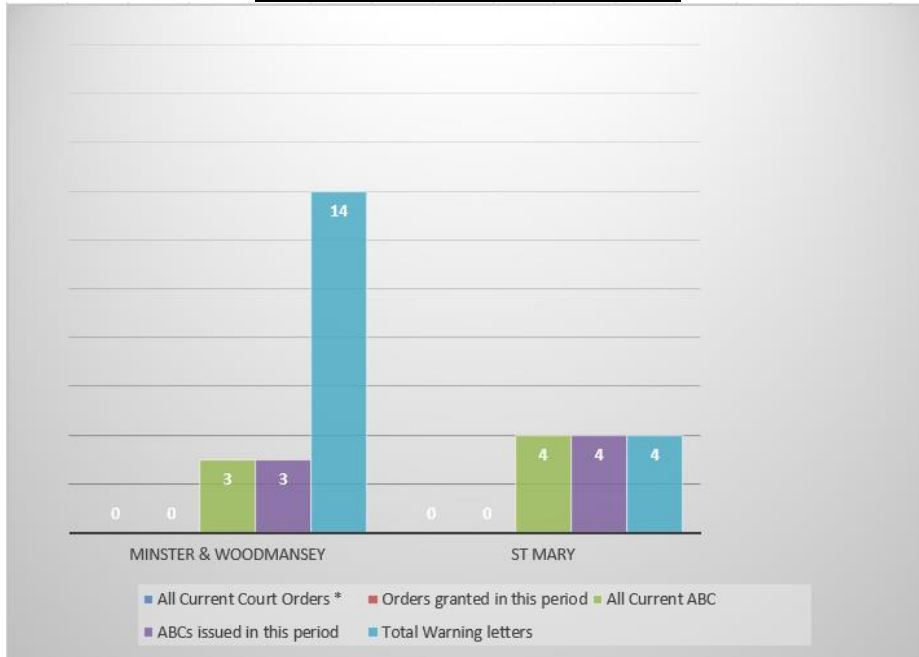

Calls for Service to the ASB Team

Minster and Woodmansey and St Marys

Six month data represents 1 October 2023 to 31 March 2024

Breakdown by Ward

Interventions to Tackle ASB

*Court Orders include ASBOs, Criminal Behaviour Orders and Civil Injunctions

Minster and Woodmansey and St Marys

Six month data represents 1 October 2023 to 31 March 2024

Neighbourhood Watch Groups and Community Projects