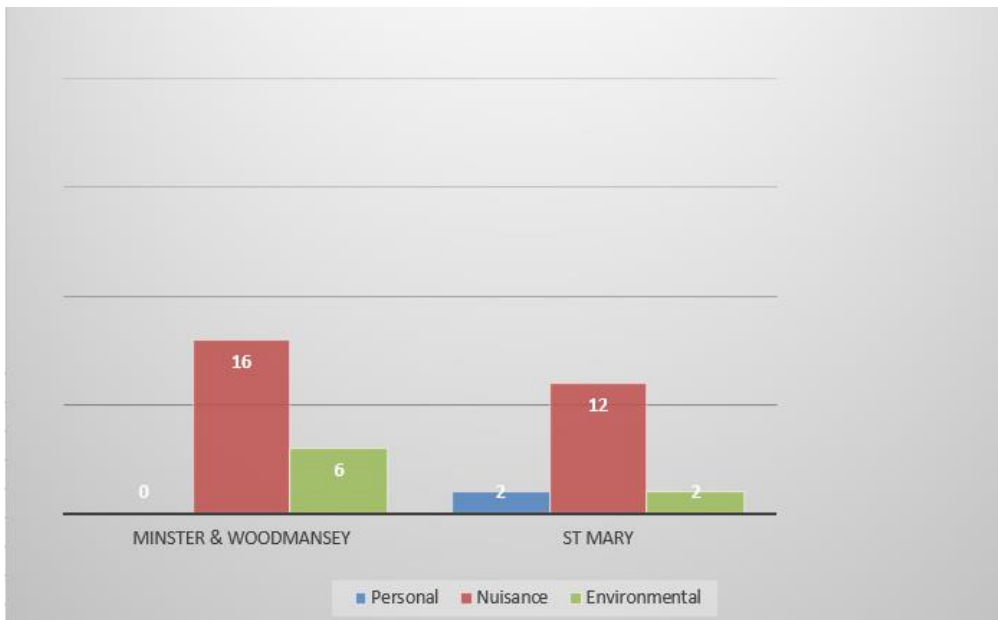

Calls for Service to the ASB Team

Minster and Woodmansey and St Marys

Six month data represents 1 October 2023 to 31 March 2024

Breakdown by Ward

Interventions to Tackle ASB

*Court Orders include ASBOs, Criminal Behaviour Orders and Civil Injunctions

Minster and Woodmansey and St Marys

Six month data represents 1 October 2023 to 31 March 2024

Neighbourhood Watch Groups and Community Projects