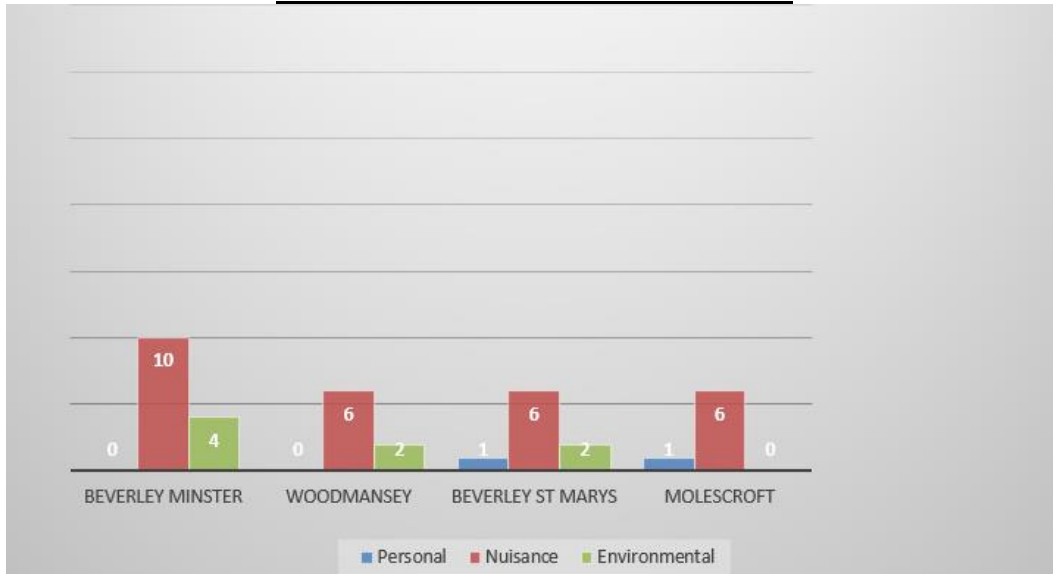

Minster and Woodmansey and St Marys

Six month data represents 1 October 2023 to 31 March 2024

Breakdown by Parish and Town Council area

Interventions to Tackle ASB

*Court Orders include ASBOs, Criminal Behaviour Orders and Civil Injunctions

Calls for Service to the ASB Team

Minster and Woodmansey and St Marys

Six month data represents 1 October 2023 to 31 March 2024

Breakdown by Ward

Interventions to Tackle ASB

*Court Orders include ASBOs, Criminal Behaviour Orders and Civil Injunctions