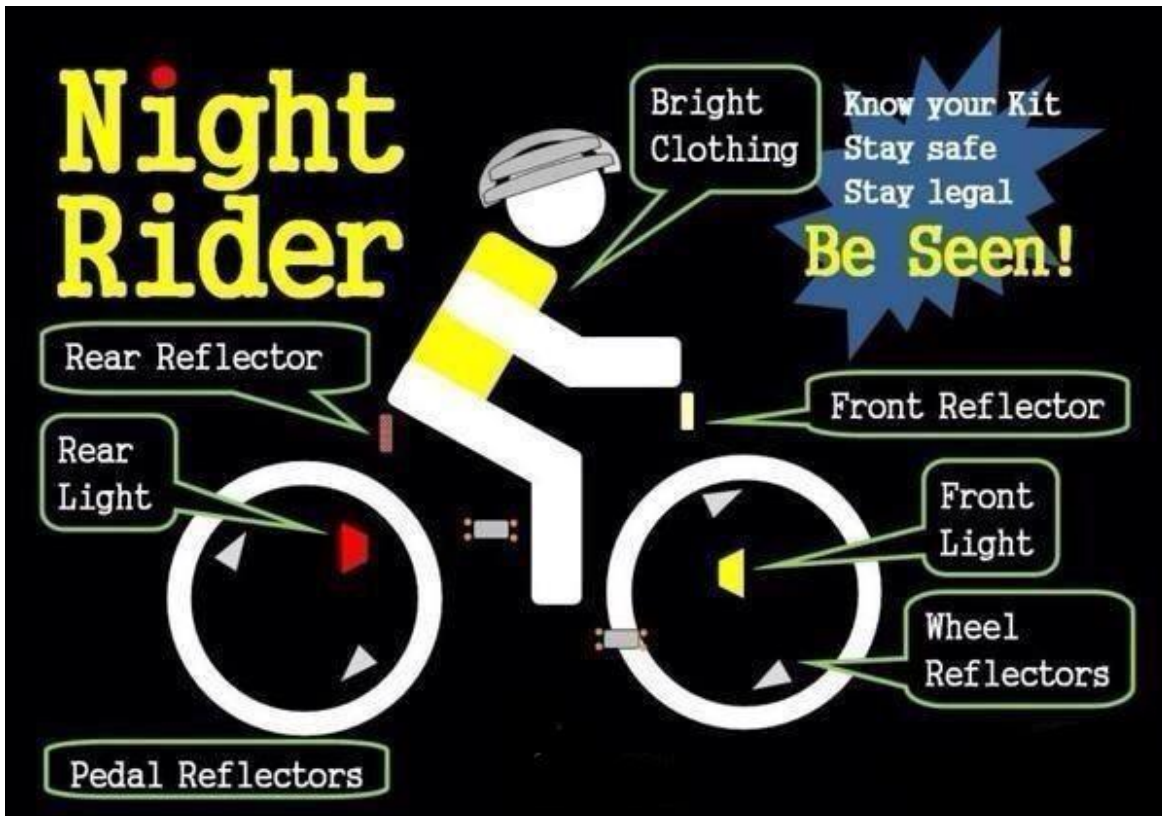

Keep visible! Be A Safe Night Rider

You can make yourself noticeable when bike riding at night. You can wear entirely reflective jackets, gilets, and even shoes, which, in addition to flashing lights, can brighten you up like a Christmas tree.