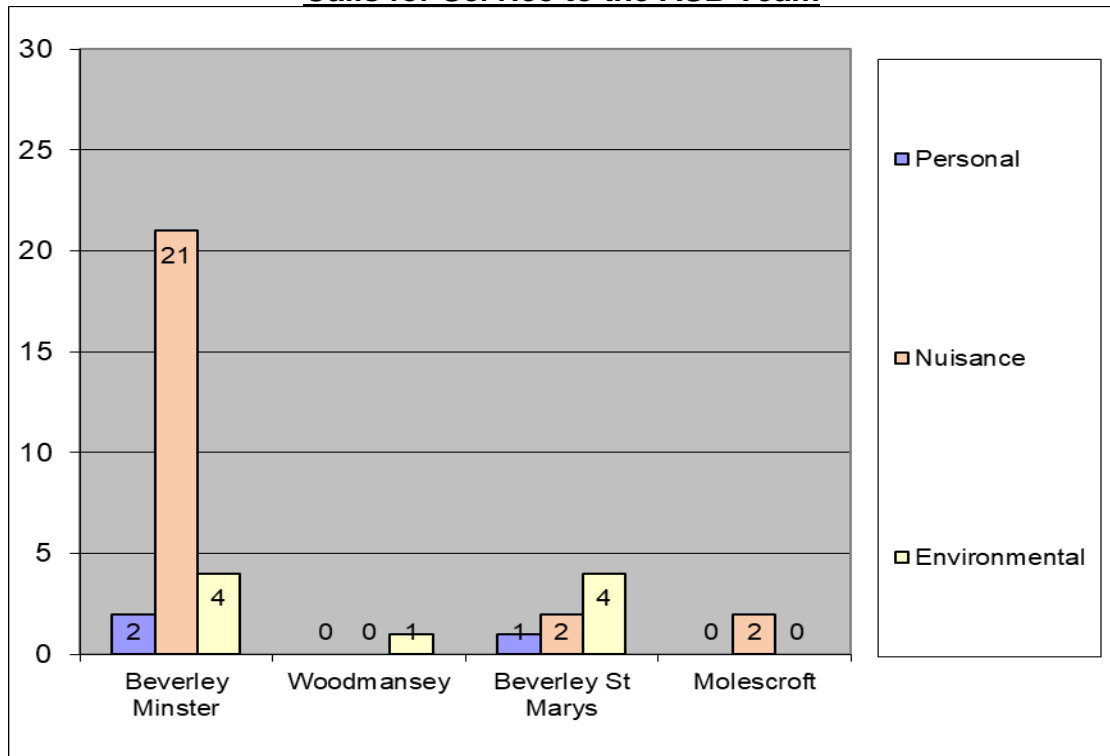

Minster and Woodmansey and St Marys

Six month data represents 1 October 2021 to 31 March 2022

Breakdown by Parish and Town Council area

Interventions to Tackle ASB

*Court Orders include ASBOs, Criminal Behaviour Orders and Civil Injunctions

Calls for Service to the ASB Team

Minster and Woodmansey and St Marys

Six month data represents 1 October 2021 to 31 March 2022

Breakdown by Ward

Interventions to Tackle ASB

*Court Orders include ASBOs, Criminal Behaviour Orders and Civil Injunctions

Minster and Woodmansey and St Marys

Six month data represents 1 October 2021 to 31 March 2022

Neighbourhood Watch Groups and Community Projects