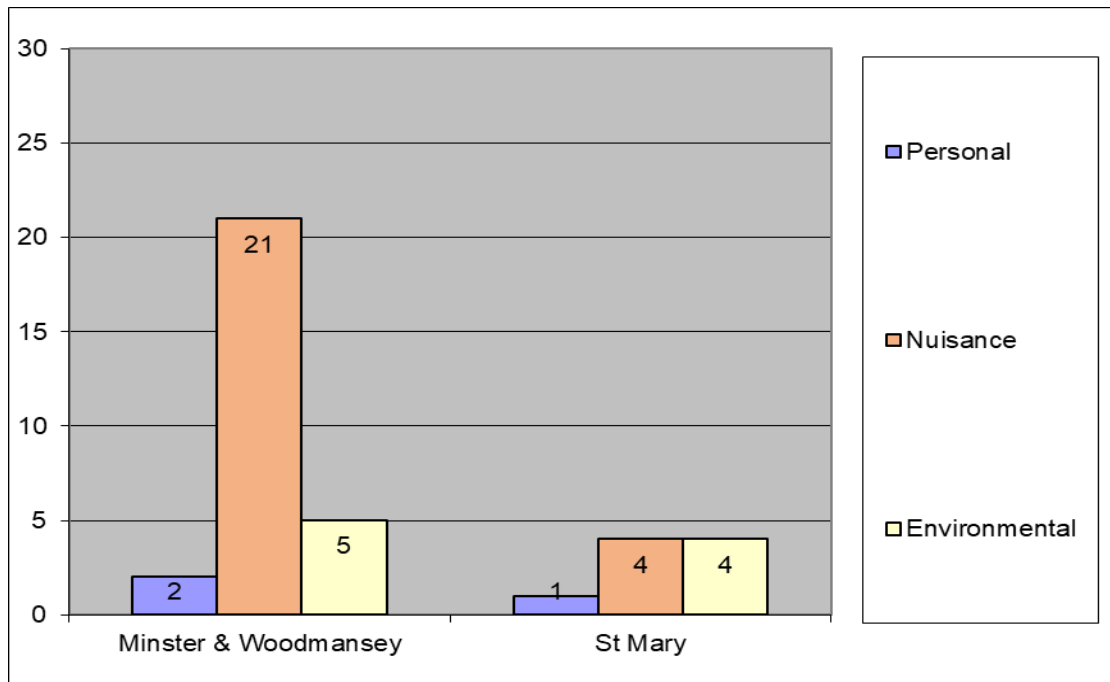

Calls for Service to the ASB Team

Minster and Woodmansey and St Marys

Six month data represents 1 October 2021 to 31 March 2022

Breakdown by Ward

Interventions to Tackle ASB

*Court Orders include ASBOs, Criminal Behaviour Orders and Civil Injunctions

Minster and Woodmansey and St Marys

Six month data represents 1 October 2021 to 31 March 2022

Neighbourhood Watch Groups and Community Projects