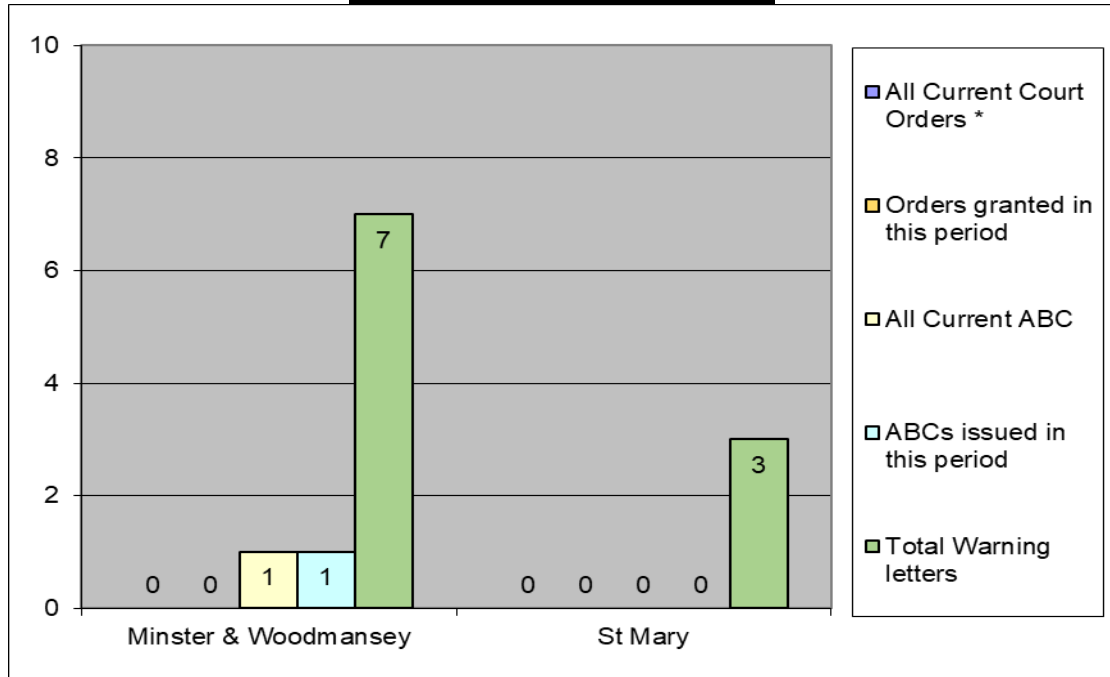

Calls for Service to the ASB Team

Minster and Woodmansey and St Marys

Six month data represents 1 October 2021 to 31 March 2022

Breakdown by Ward

Interventions to Tackle ASB

*Court Orders include ASBOs, Criminal Behaviour Orders and Civil Injunctions

Minster and Woodmansey and St Marys

Six month data represents 1 October 2021 to 31 March 2022

Neighbourhood Watch Groups and Community Projects